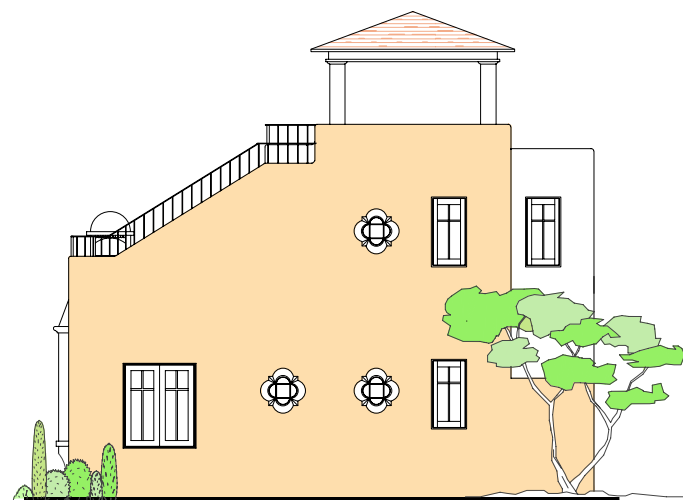

CASA ENCANTADA

MAIN FLOOR PLAN

SECOND FLOOR PLAN

TOWER PLAN

ELEVATION 1

ELEVATION 2

ELEVATION 3

FEATURES

- 3 BEDROOMS
- 3 BATHS
- MAIN FLOOR LAUNDRY
- STANDARD VIEWING TOWER

MAIN FLOOR: 1690
SQ FT (INCLUDING COURTYARD)
SECOND FLOOR: 366
SQ FT (ENCLOSED SPACE)
TOTAL: 2056