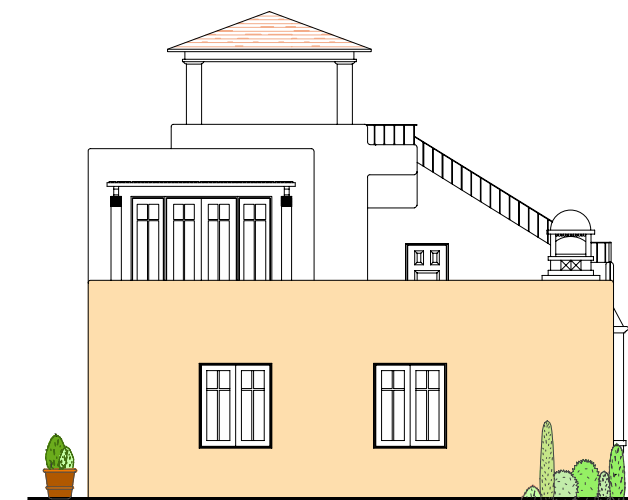

CASA ENCANTADA

MAIN FLOOR PLAN

SECOND FLOOR PLAN

TOWER PLAN

ELEVATION 1

ELEVATION 2

ELEVATION 3

FEATURES

- 3 BEDROOMS
- 3 BATHS
- MAIN FLOOR LAUNDRY
- STANDARD VIEWING TOWER

MAIN FLOOR: 1690
SQ FT (INCLUDING COURTYARD)
SECOND FLOOR: 366
SQ FT (ENCLOSED SPACE)
TOTAL: 2056