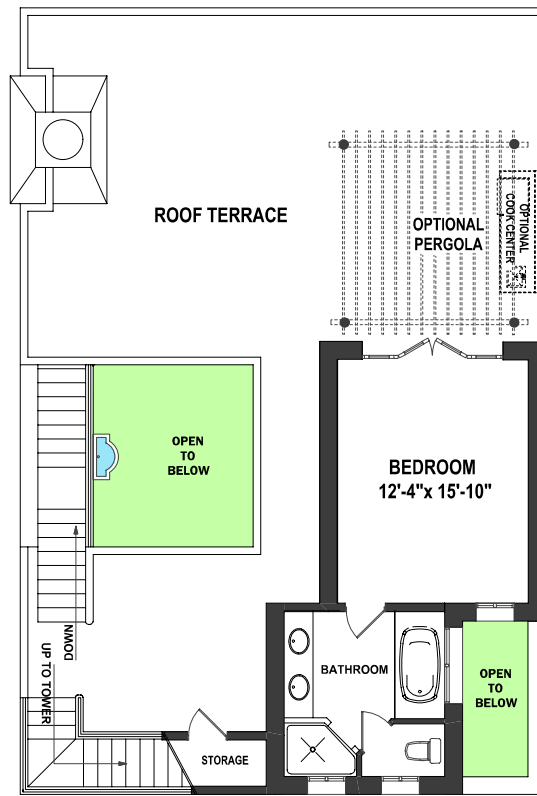

CASA ENCANTADA

MAIN FLOOR PLAN

SECOND FLOOR PLAN

TOWER PLAN

ELEVATION 1

ELEVATION 2

ELEVATION 3

FEATURES

- 3 BEDROOMS
- 3 BATHS
- MAIN FLOOR LAUNDRY
- STANDARD VIEWING TOWER

MAIN FLOOR: 1690
SQ FT (INCLUDING COURTYARD)
SECOND FLOOR: 366
SQ FT (ENCLOSED SPACE)
TOTAL: 2056