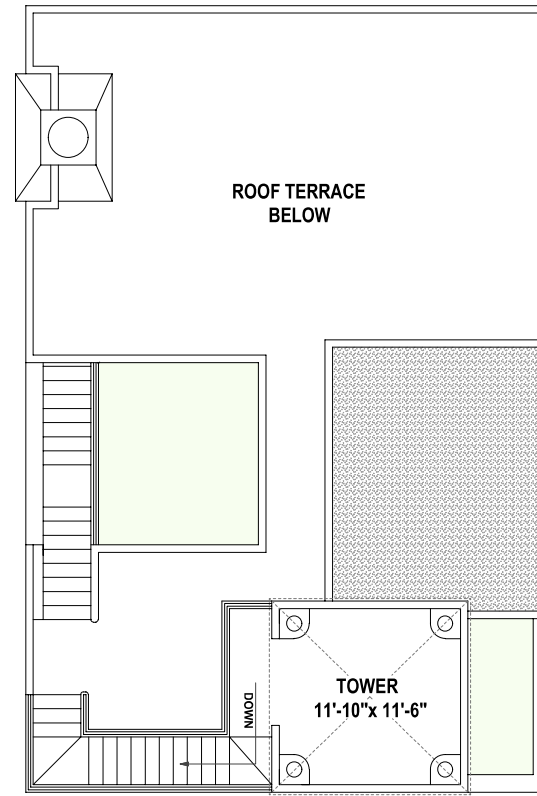

CASA ENCANTADA

MAIN FLOOR PLAN

SECOND FLOOR PLAN

TOWER PLAN

ELEVATION 1

ELEVATION 2

ELEVATION 3

FEATURES

- 3 BEDROOMS
- 3 BATHS
- MAIN FLOOR LAUNDRY
- STANDARD VIEWING TOWER

MAIN FLOOR: 1690
SQ FT (INCLUDING COURTYARD)
SECOND FLOOR: 366
SQ FT (ENCLOSED SPACE)
TOTAL: 2056