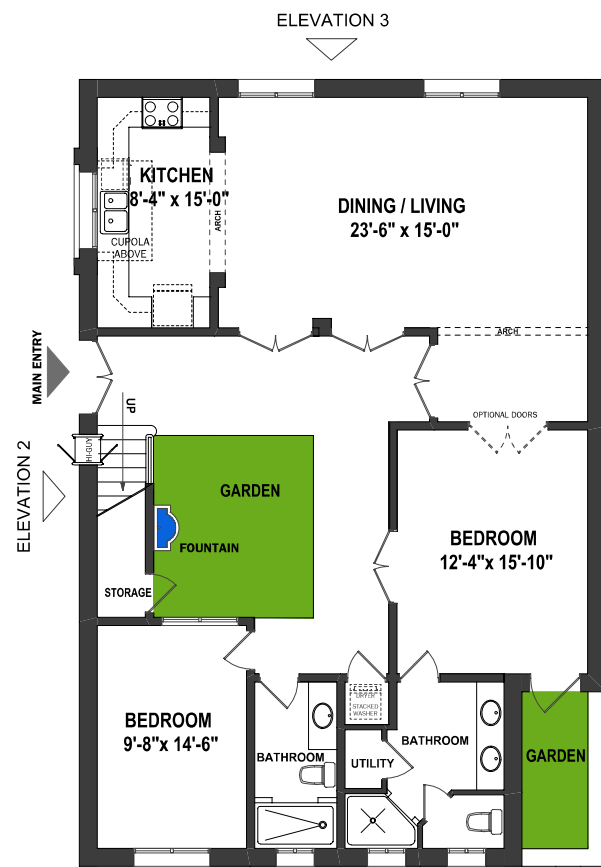

CASA ENCANTADA

MAIN FLOOR PLAN

SECOND FLOOR PLAN

TOWER PLAN

ELEVATION 1

ELEVATION 2

ELEVATION 3

FEATURES

- 3 BEDROOMS
- 3 BATHS
- MAIN FLOOR LAUNDRY
- STANDARD VIEWING TOWER

MAIN FLOOR: 1690
SQ FT (INCLUDING COURTYARD)
SECOND FLOOR: 366
SQ FT (ENCLOSED SPACE)
TOTAL: 2056