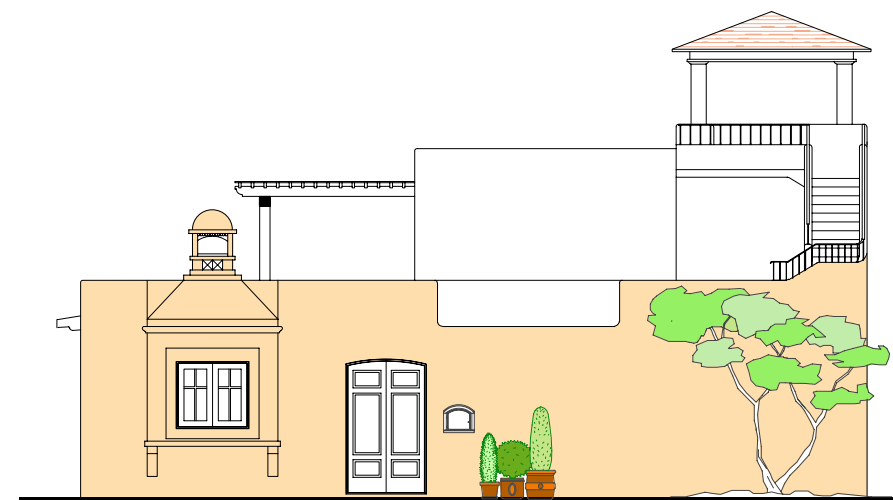

CASA ENCANTADA

MAIN FLOOR PLAN

SECOND FLOOR PLAN

TOWER PLAN

ELEVATION 1

ELEVATION 2

ELEVATION 3

FEATURES

- 3 BEDROOMS
- 3 BATHS
- MAIN FLOOR LAUNDRY
- STANDARD VIEWING TOWER

MAIN FLOOR: 1690
SQ FT (INCLUDING COURTYARD)
SECOND FLOOR: 366
SQ FT (ENCLOSED SPACE)
TOTAL: 2056