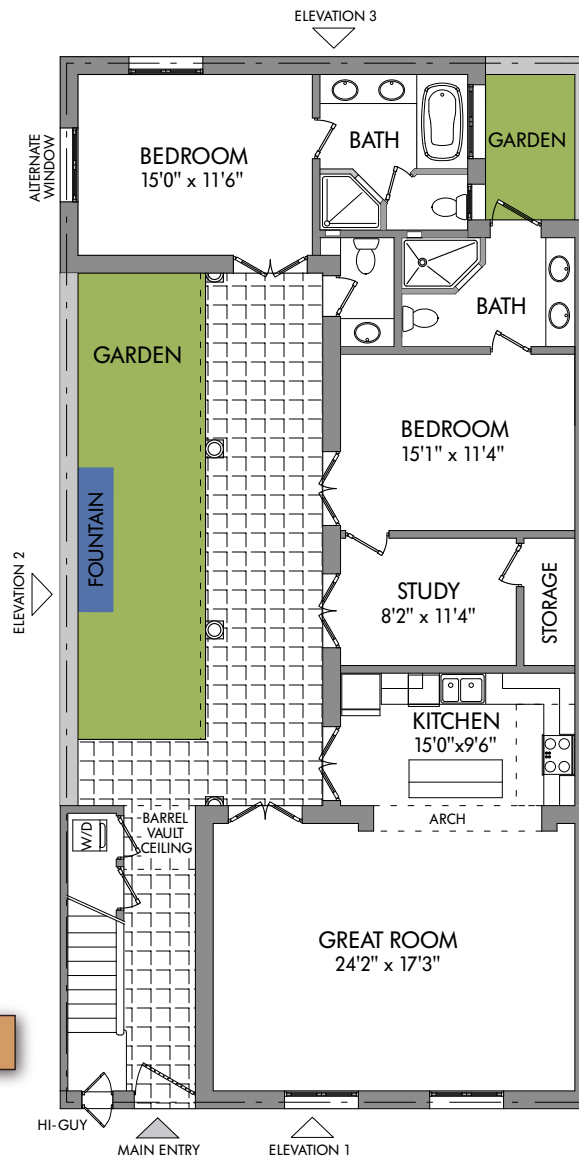

**EL CUARTETO**

MAIN FLOOR: 2240 SQ FT (INCLUDING COURTYARD)

SECOND FLOOR: 810 SQ FT (ENCLOSED SPACE)

TOTAL: 3050 SQ FT

**MAIN FLOOR PLAN**

**SECOND FLOOR PLAN**

**ELEVATION 1**

**ELEVATION 2**

**ELEVATION 3**