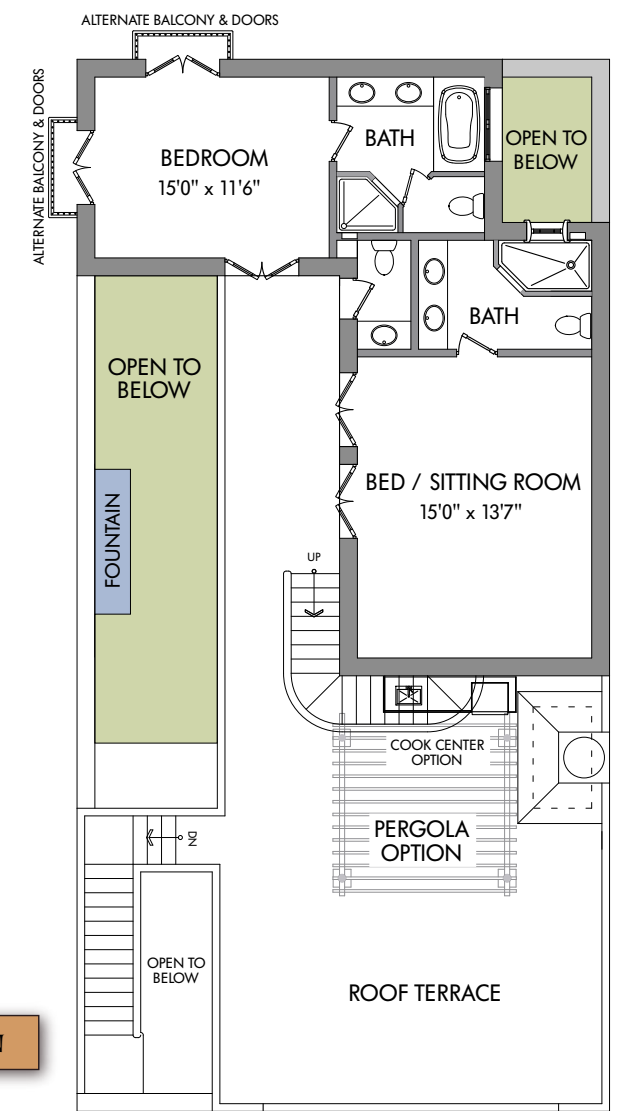

**EL CUARTETO**

MAIN FLOOR: 2240 SQ FT (INCLUDING COURTYARD)

SECOND FLOOR: 810 SQ FT (ENCLOSED SPACE)

TOTAL: 3050 SQ FT

**MAIN FLOOR PLAN**

**SECOND FLOOR PLAN**

**ELEVATION 1**

**ELEVATION 2**

**ELEVATION 3**